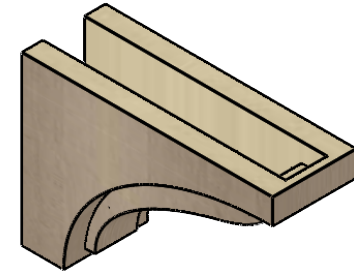

ITEM NUMBER: CORU04X12X08HELRCPR

4"W X 12"D X 8"H SERIES 3 CLASSIC HELENA ROUGH CEDAR TIMBERTHANE
FAUX WOOD CORBEL, PRIMED

SIDE PROFILE

FRONT PROFILE

ISOMETRIC

EKENA MILLWORK
2300 WEST MAIN ST.
CLARKSVILLE, TX 75426
TOLL FREE: 866-607-0453
WWW.EKENAMILLWORK.COM