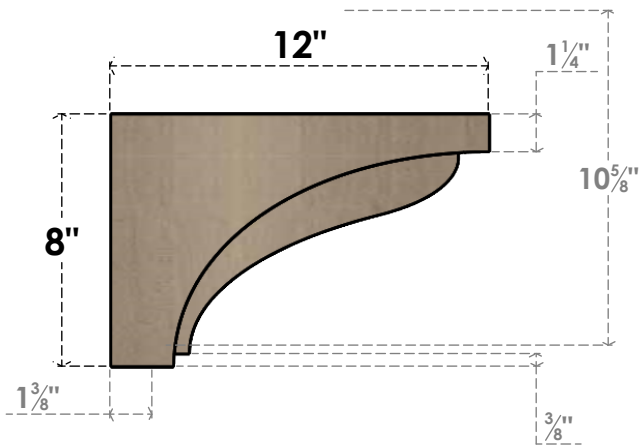

ITEM NUMBER: CORU04X12X08HELRCPR

4"W X 12"D X 8"H SERIES 3 CLASSIC HELENA ROUGH CEDAR TIMBERTHANE
FAUX WOOD CORBEL, PRIMED

SIDE PROFILE

FRONT PROFILE

ISOMETRIC

EKENA MILLWORK
2300 WEST MAIN ST.
CLARKSVILLE, TX 75426
TOLL FREE: 866-607-0453
WWW.EKENAMILLWORK.COM

NOTES

1. INSTALLATION TO BE COMPLETED IN ACCORDANCE WITH MANUFACTURER'S SPECIFICATIONS.
2. DRAWING MAY NOT BE TO SCALE
3. THIS DRAWING IS INTENDED FOR DESIGN AND PLANNING PURPOSES ONLY.
4. ALL INFORMATION CONTAINED HEREIN WAS CURRENT AT THE TIME OF DEVELOPMENT BUT MUST BE REVIEWED AND APPROVED BY THE PRODUCT MANUFACTURER TO BE CONSIDERED ACCURATE.
5. TIMBERTHANE ARCHITECTURAL PRODUCTS ARE MADE FROM HIGH DENSITY URETHANE AND COME FACTORY PRIMED