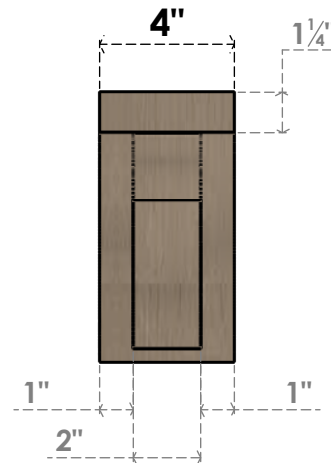

ITEM NUMBER: CORU04X12X08HELRCPR

4"W X 12"D X 8"H SERIES 3 CLASSIC HELENA ROUGH CEDAR TIMBERTHANE
FAUX WOOD CORBEL, PRIMED

SIDE PROFILE

FRONT PROFILE

ISOMETRIC

EKENA MILLWORK
2300 WEST MAIN ST.
CLARKSVILLE, TX 75426
TOLL FREE: 866-607-0453
WWW.EKENAMILLWORK.COM

NOTES

1. INSTALLATION TO BE COMPLETED IN ACCORDANCE WITH MANUFACTURER'S SPECIFICATIONS.
2. DRAWING MAY NOT BE TO SCALE
3. THIS DRAWING IS INTENDED FOR DESIGN AND PLANNING PURPOSES ONLY.
4. ALL INFORMATION CONTAINED HEREIN WAS CURRENT AT THE TIME OF DEVELOPMENT BUT MUST BE REVIEWED AND APPROVED BY THE PRODUCT MANUFACTURER TO BE CONSIDERED ACCURATE.
5. TIMBERTHANE ARCHITECTURAL PRODUCTS ARE MADE FROM HIGH DENSITY URETHANE AND COME FACTORY PRIMED